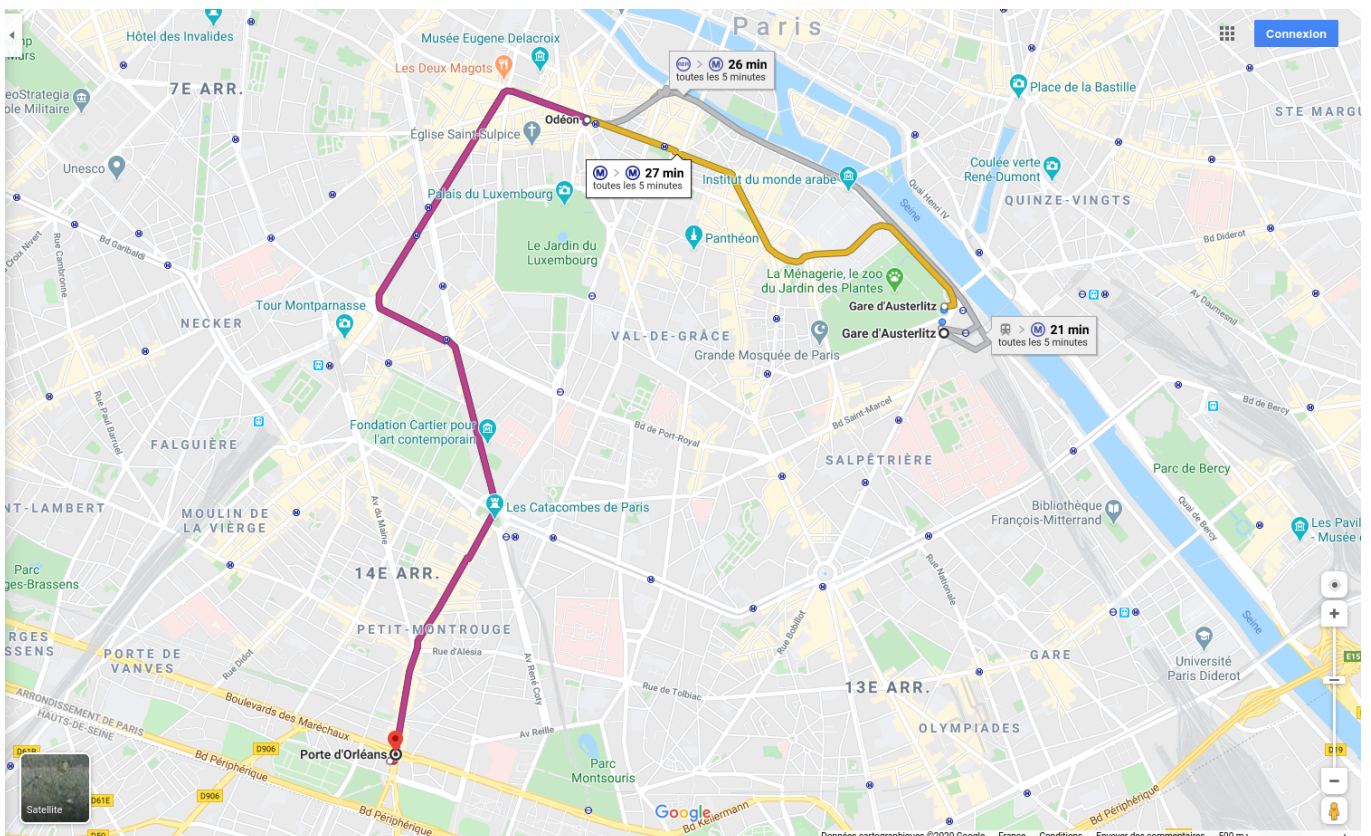

To reach the metro station (line 4) Porte d'Orléans

From Austerlitz train station

Travel time: 27 mn

1 change of metro only

- **Gare d'Austerlitz**
Take line **M 10** towards Boulogne Pont de Saint-Cloud
- Change at **Odéon**, to take line **M 4** towards Bagneux Lucie Aubrac
- Get off at **Porte d'Orléans** station

- From **Porte d'Orléans** station, follow **Exit 6 (Rue de la Légion Etrangère)**, then cross the square.